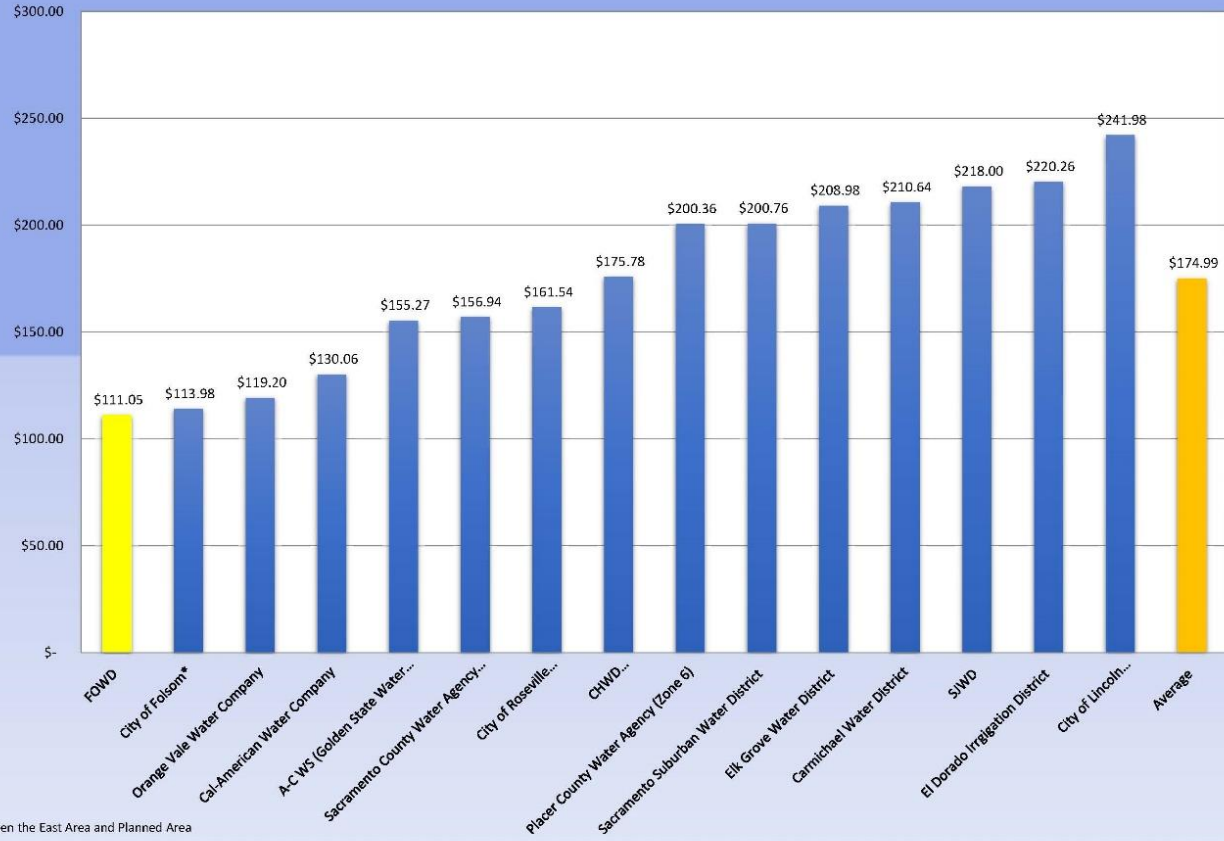

**2024 Bi-monthly Metered
Charges for 1-inch Services
Based on 40 CCF for 2 Months Period**

*Rates are averaged between the East Area and Planned Area